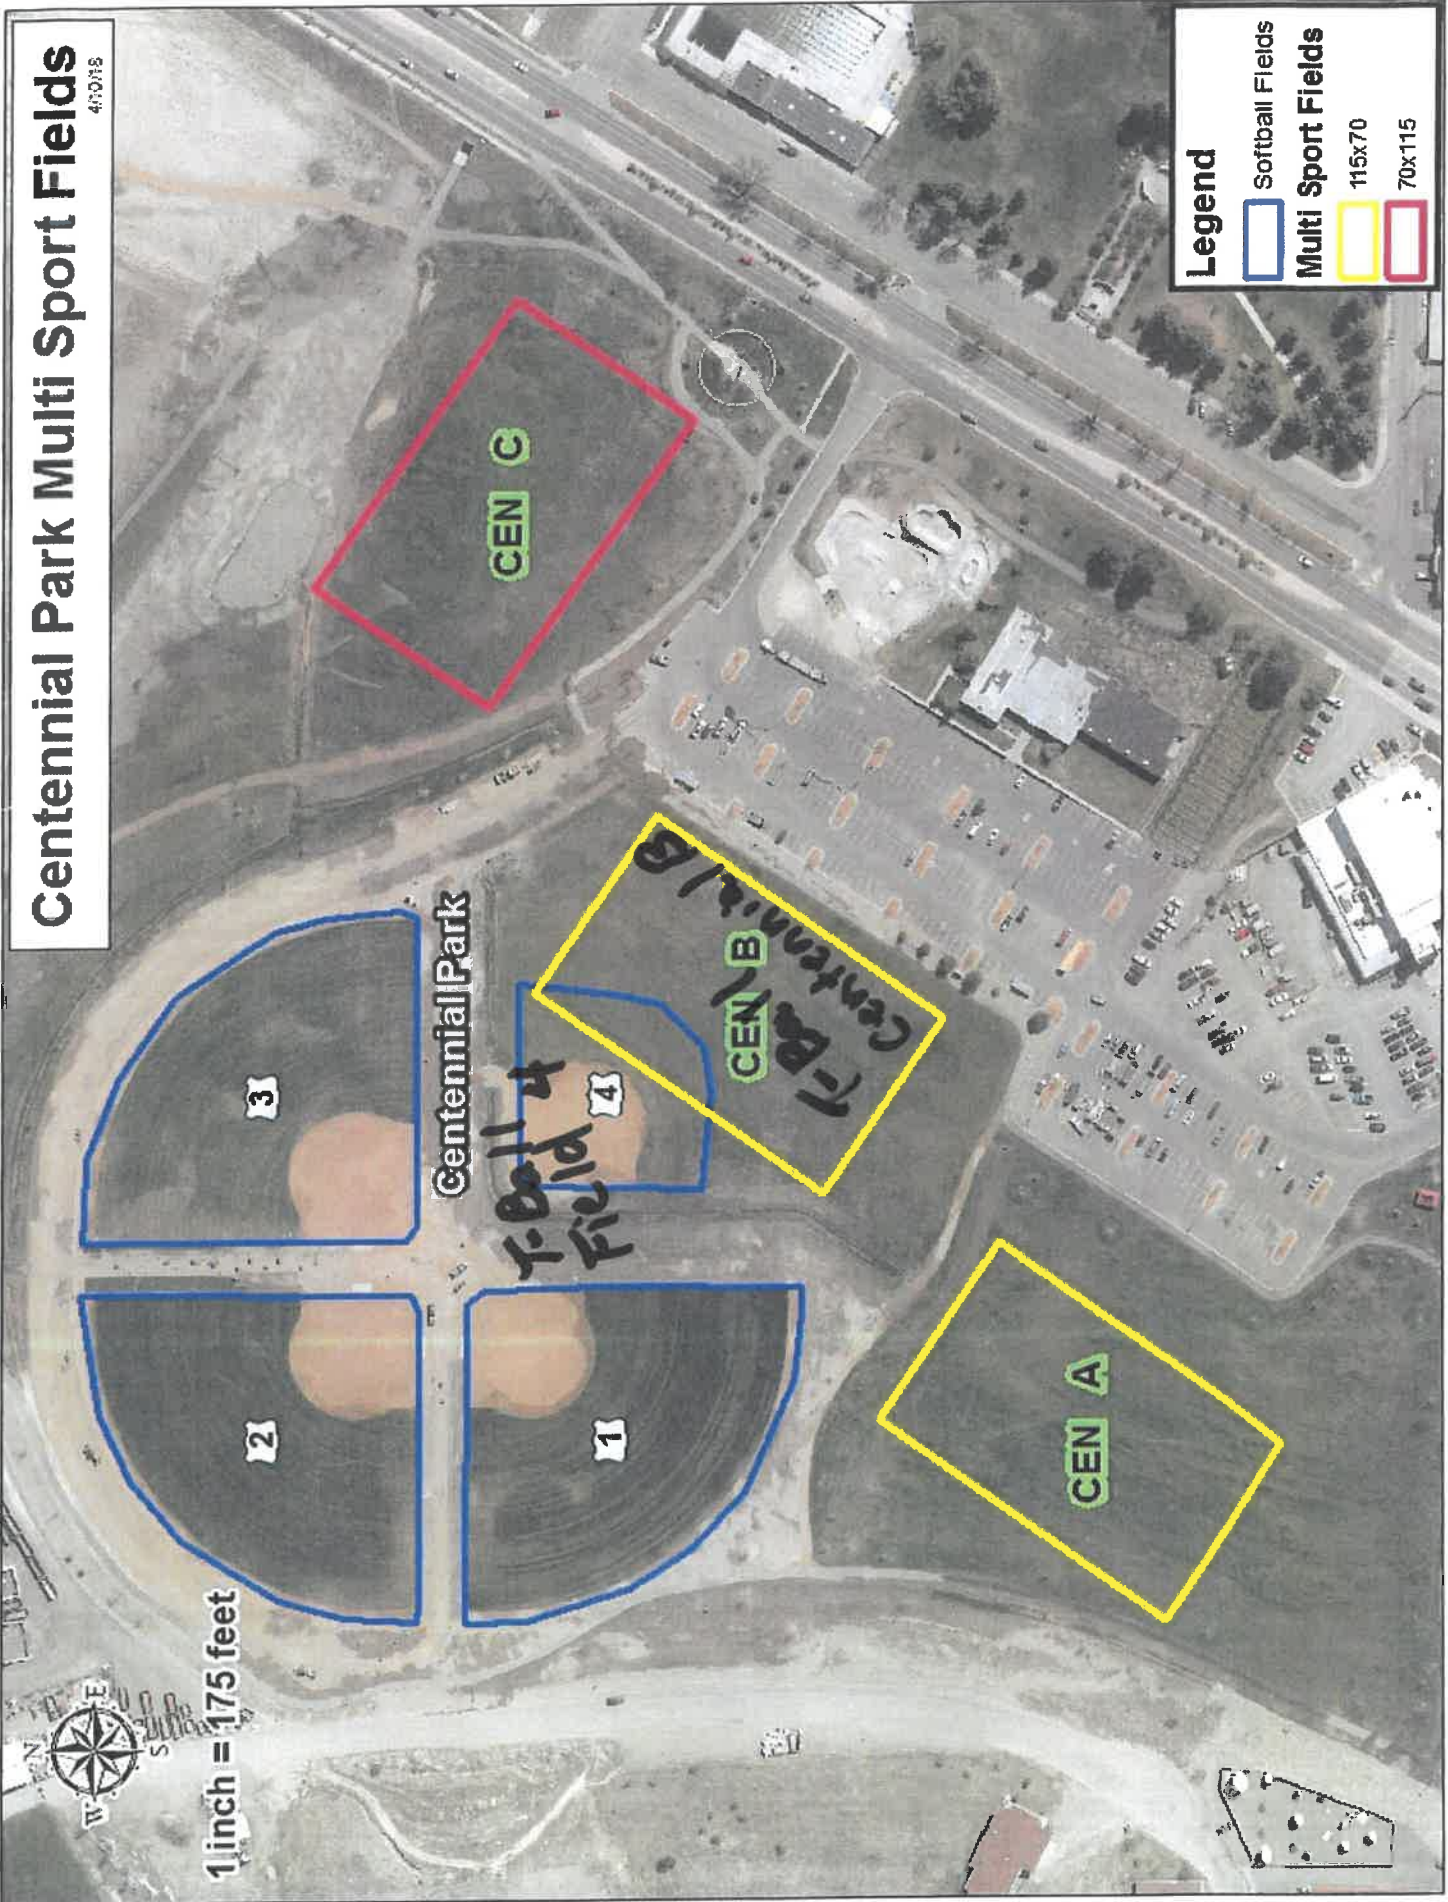

# Centennial Park Multi Sport Fields

4/20/18

## Legend

Softball Fields

Multi Sport Fields

115x70

70x115

1 inch = 175 feet

Centennial Park

T-Ball Field 4

CEN B

CEN A

CEN C

3

2

1

4