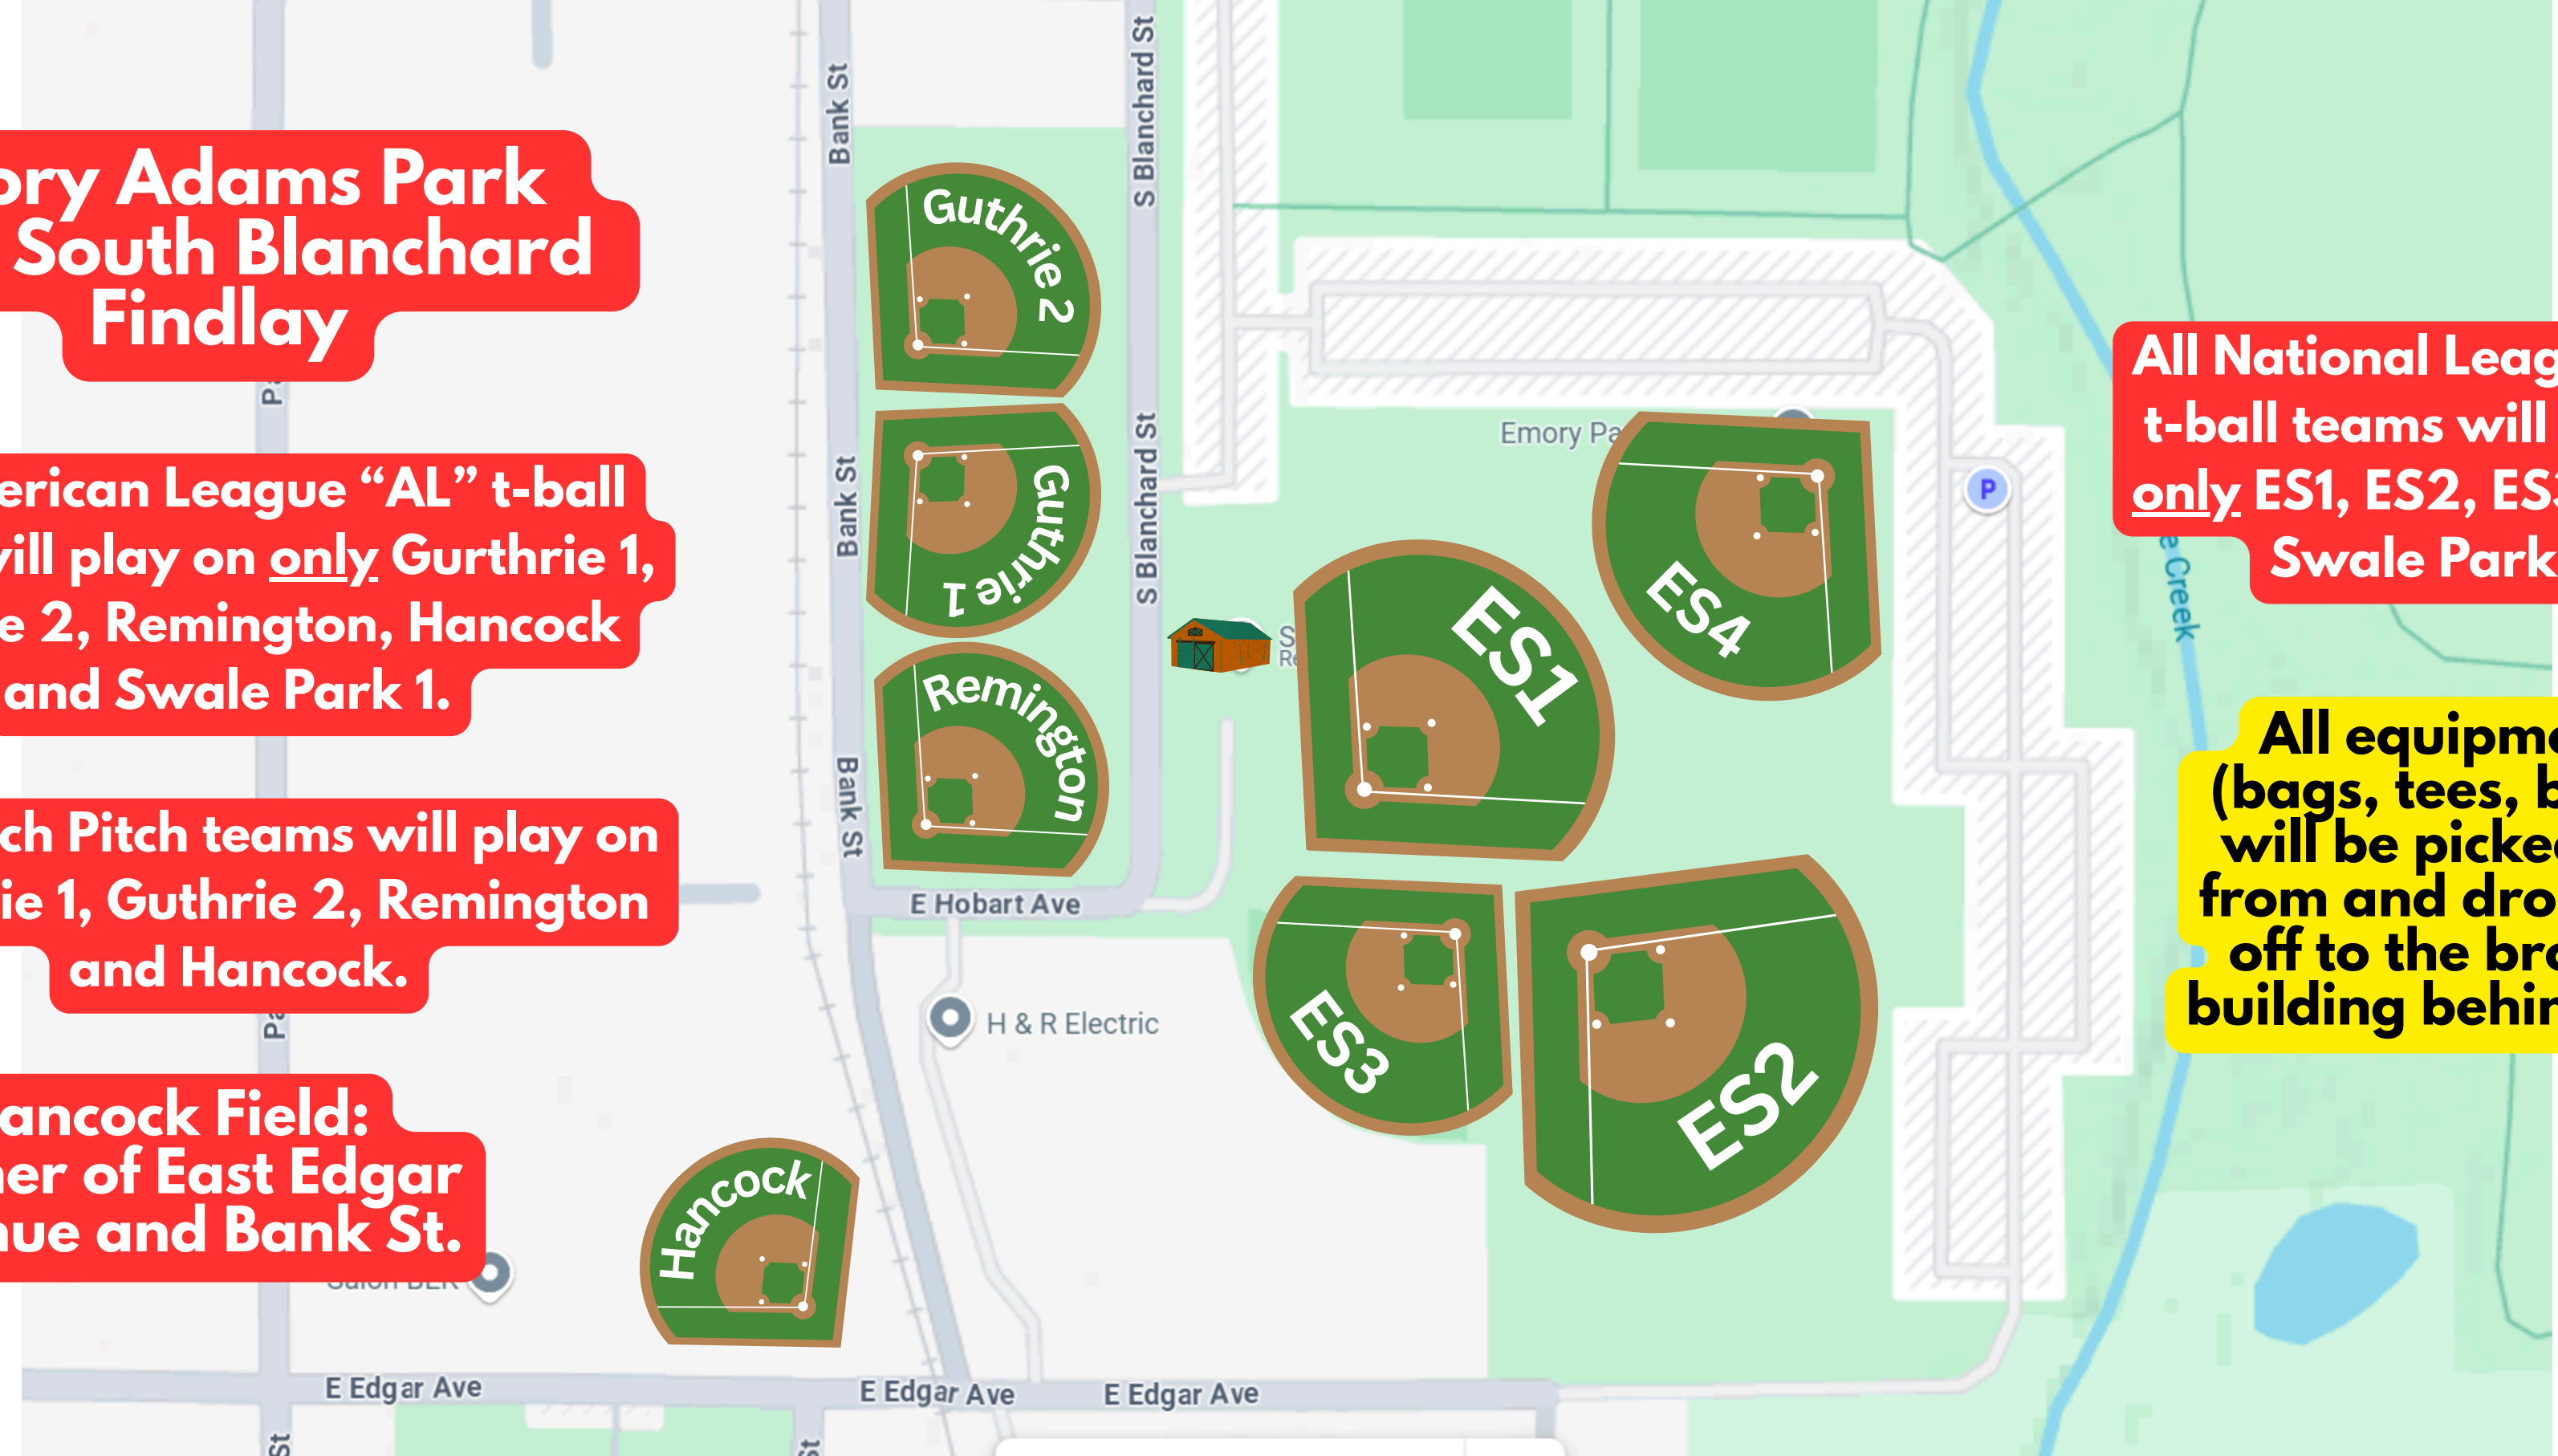

**Emory Adams Park
1827 South Blanchard
Findlay**

All American League “AL” t-ball teams will play on only Gurthrie 1, Gurthrie 2, Remington, Hancock and Swale Park 1.

All Coach Pitch teams will play on Gurthrie 1, Gurthrie 2, Remington and Hancock.

**Hancock Field:
Corner of East Edgar Avenue and Bank St.**

All National League “NL” t-ball teams will play on only ES1, ES2, ES3, ES4 & Swale Park 2.

All equipment (bags, tees, balls) will be picked up from and dropped off to the brown building behind ES1

Swale Park
500 North West Street
Findlay

Swale 1: AL Teams ONLY
Swale 2: NL Teams Only